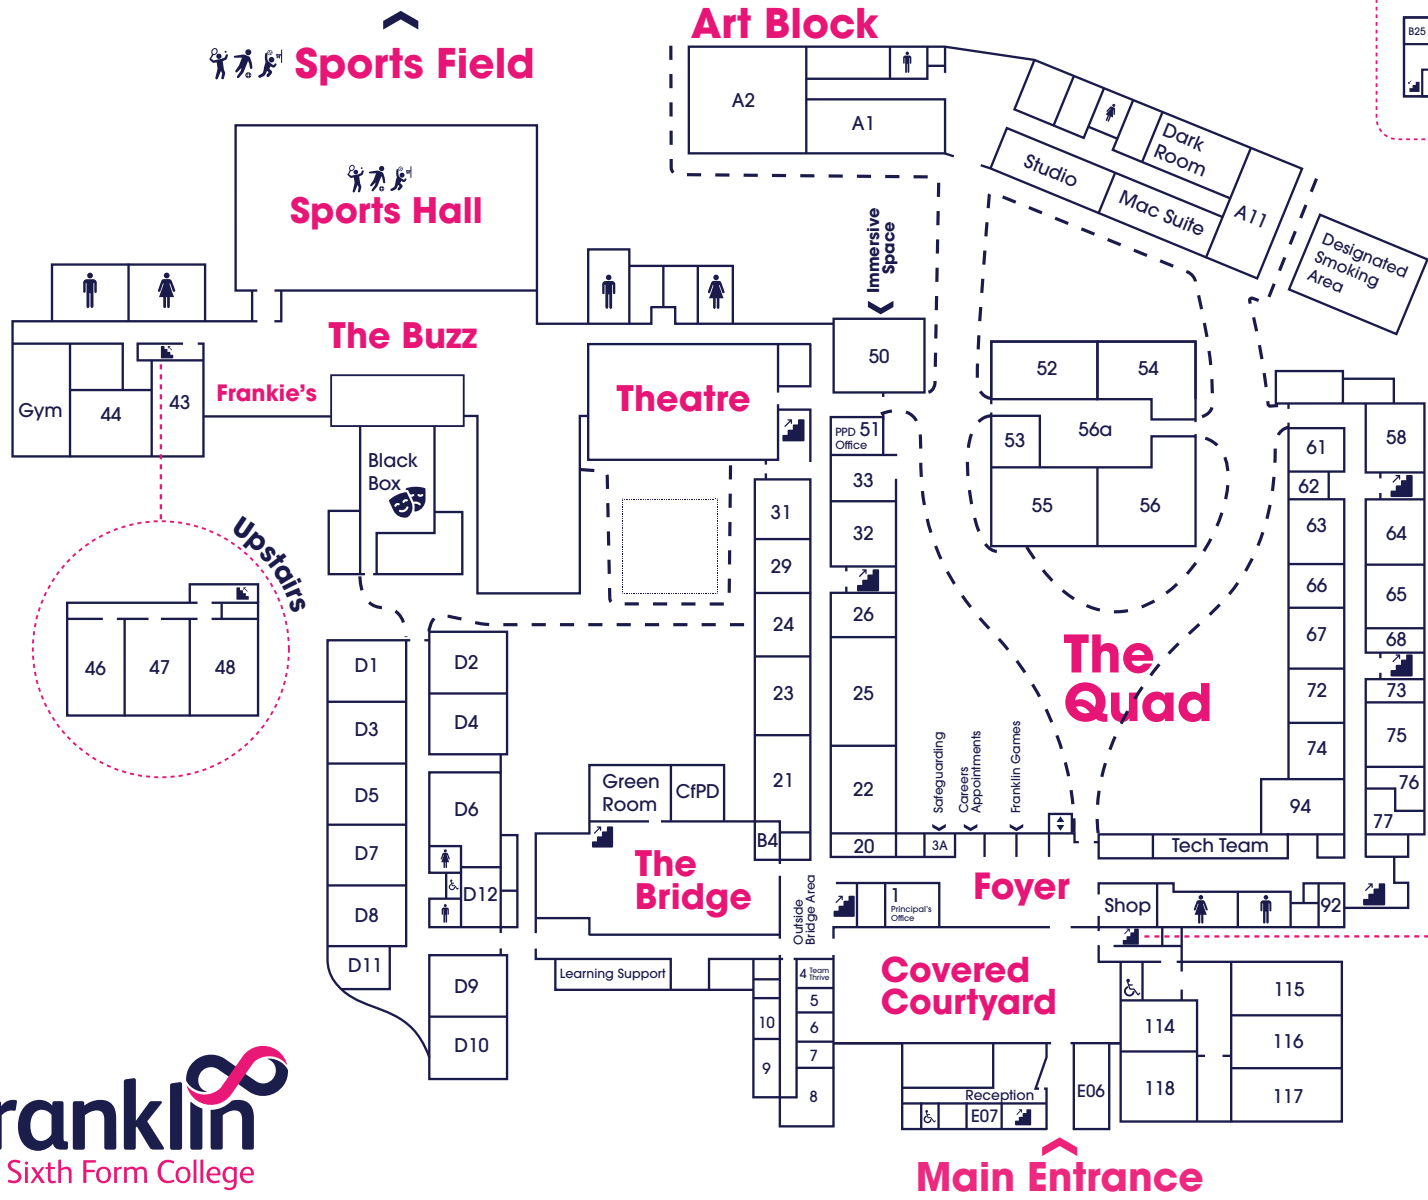

GETTING AROUND FRANKLIN

KEY:

- Walk ways:
- Stairs:
- Lifts:
- Toilets: